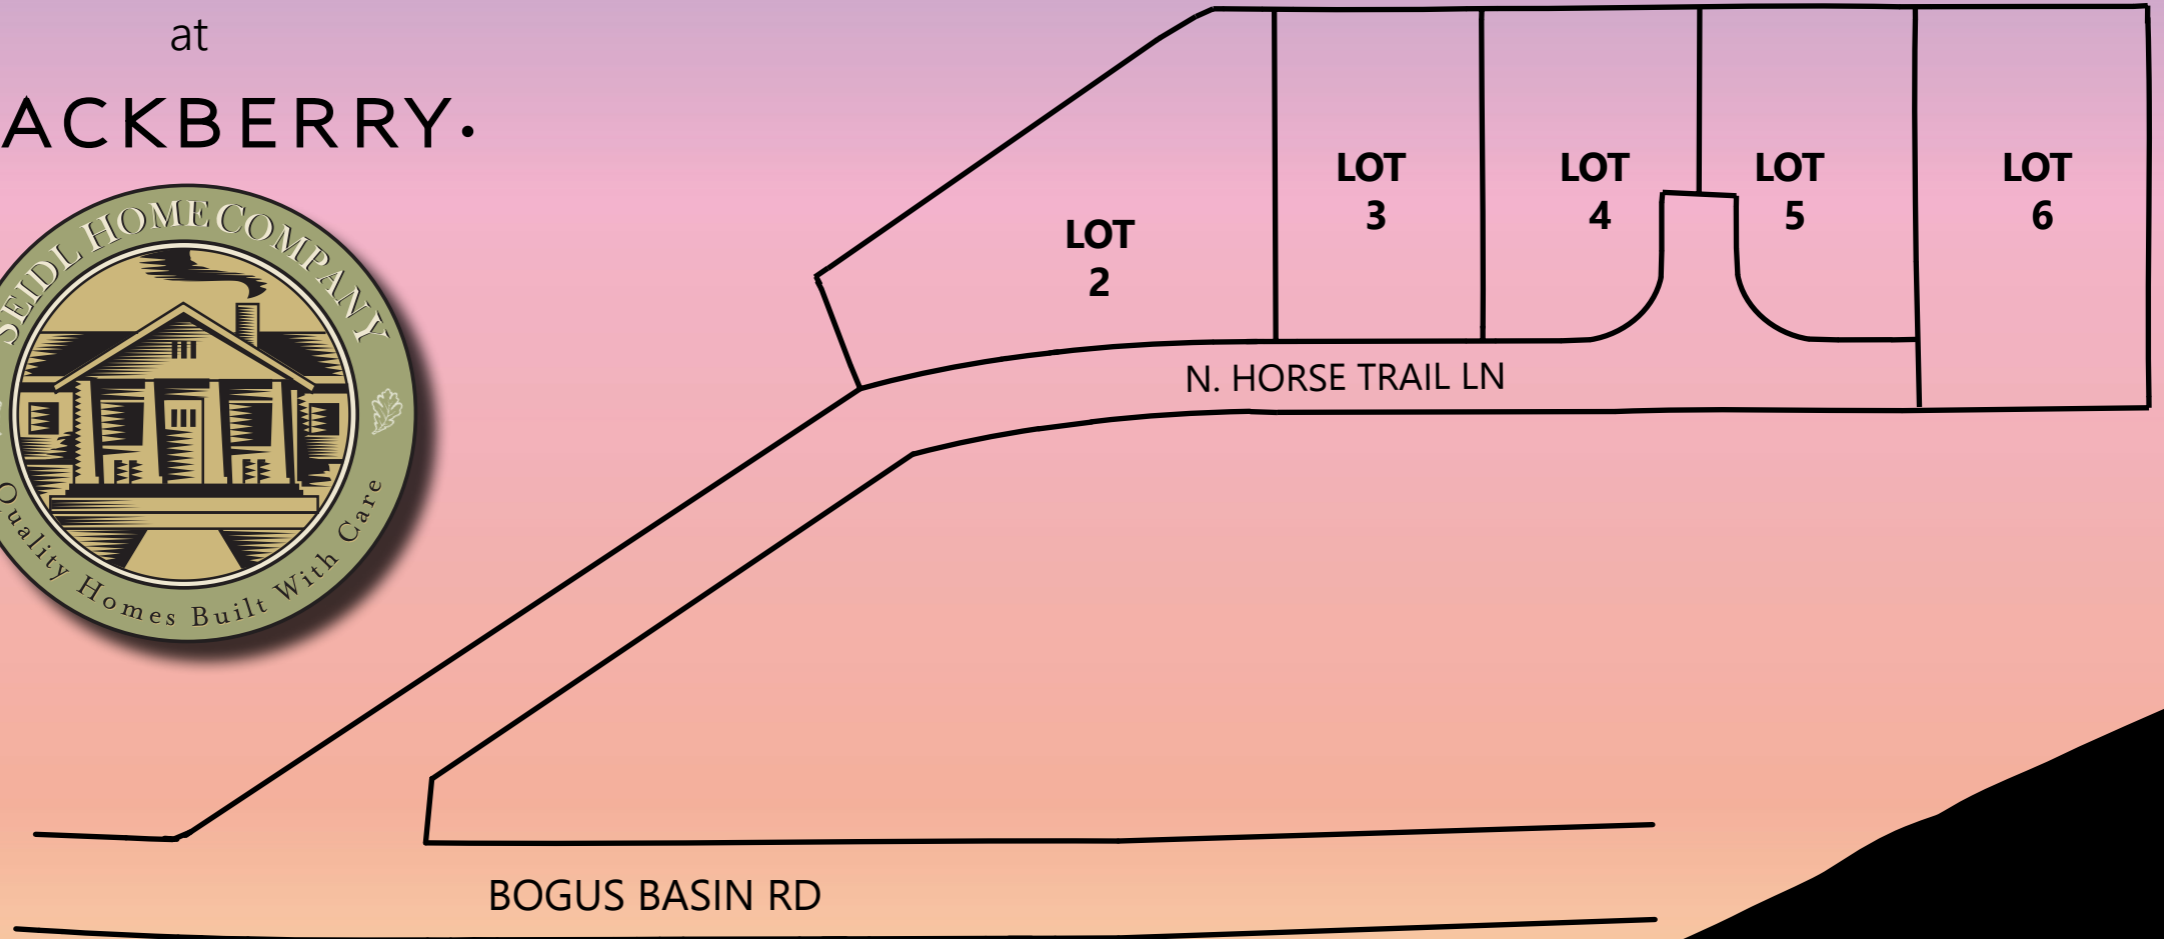

# HILLSIDE

at

• HACKBERRY.

CUSTOM HOMES BY SEIDL HOME COMPANY IN THE HEART OF NORTH BOISE'S FOOTHILLS

CONTACT

**Beth Gregg**  
**SW Idaho Properties**

**(208) 850-1425**

**[bethkgregg@gmail.com](mailto:bethkgregg@gmail.com)**