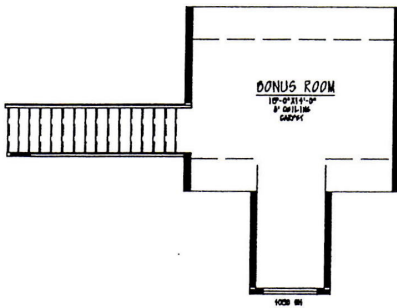

SEIDL HOME SHOWCASE THE BOISE

LOWER LEVEL

UPPER LEVEL

THE BOISE

Lower Level 1924 Square Feet
Upper Level 273 Square Feet

Total Square Footage 2197
square footage is approximate

SEIDL HOME COMPANY

P.O. Box 2726, Boise, Idaho 83701 Telephone: 208-229-2010 Fax: 208-229-2012 www.seidl.com