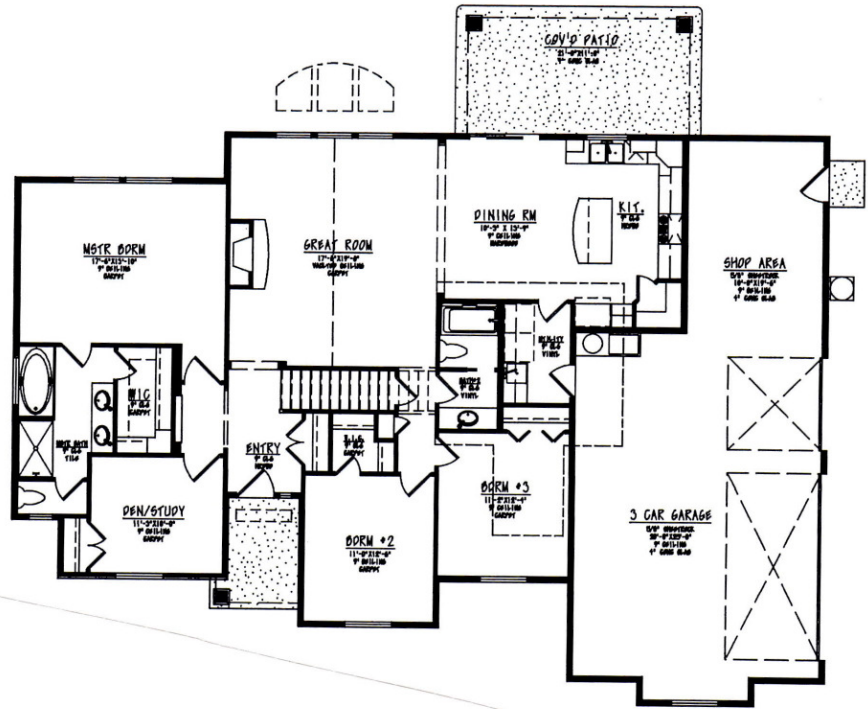

SEIDL HOME SHOWCASE THE BOISE

LOWER LEVEL

UPPER LEVEL

THE BOISE

Lower Level 1924 Square Feet
Upper Level 273 Square Feet

Total Square Footage 2197
square footage is approximate

SEIDL HOME COMPANY

P.O. Box 2726, Boise, Idaho 83701 Telephone: 208-229-2010 Fax: 208-229-2012 www.seidl.com