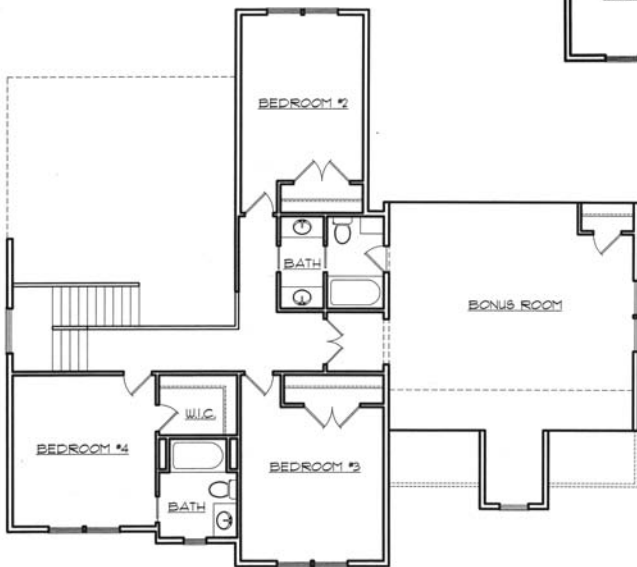

SEIDL HOME SHOWCASE THE BRUNDAGE

LOWER LEVEL

UPPER LEVEL

THE BRUNDAGE

Lower Level 2083 Square Feet
Upper Level 1451 Square Feet

Total Square Footage 3534
square footage is approximate

SEIDL HOME COMPANY

P.O. Box 2726, Boise, Idaho 83701 Telephone: 208-229-2010 Fax: 208-229-2012 www.seidl.com