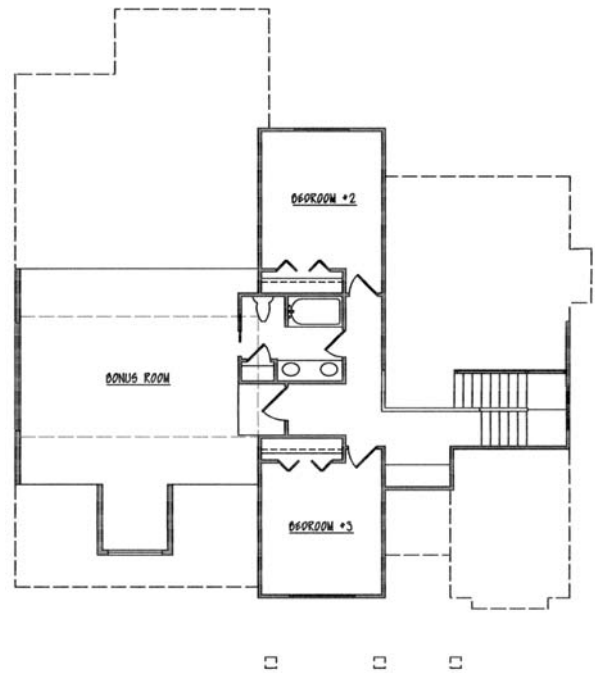

SEIDL HOME SHOWCASE THE DENALI

THE DENALI

First Floor 1623 Square Feet
 Second Floor 566 Square Feet
 Bonus Room 488 Square Feet

Total Square Footage 2677
square footage is approximate

SEIDL HOME COMPANY

P.O. Box 2726, Boise, Idaho 83701 Telephone: 208-229-2010 Fax: 208-229-2012 www.seidl.com

SEIDL HOME SHOWCASE THE DENALI

ELEVATION A

ELEVATION B