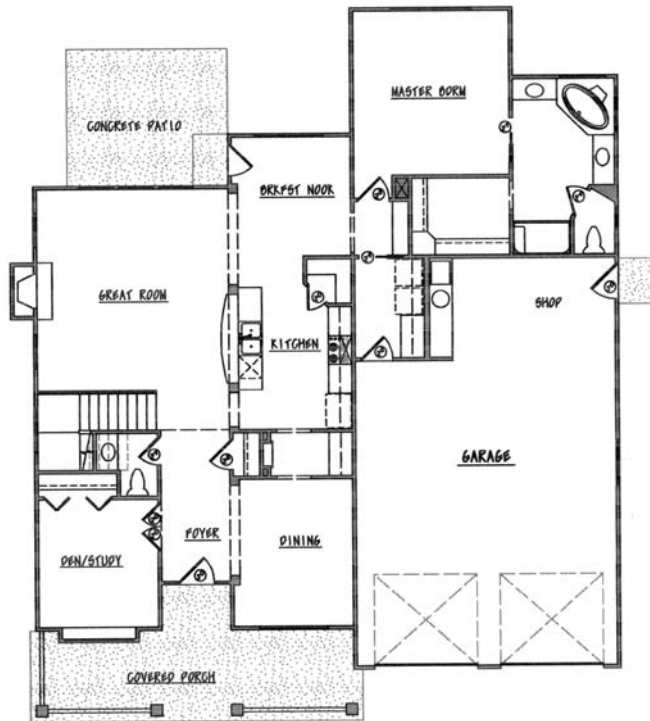

SEIDL HOME SHOWCASE THE DENALI

THE DENALI

First Floor 1623 Square Feet
 Second Floor 566 Square Feet
 Bonus Room 488 Square Feet

Total Square Footage 2677
square footage is approximate

SEIDL HOME COMPANY

P.O. Box 2726, Boise, Idaho 83701 Telephone: 208-229-2010 Fax: 208-229-2012 www.seidl.com

SEIDL HOME SHOWCASE THE DENALI

ELEVATION A

ELEVATION B