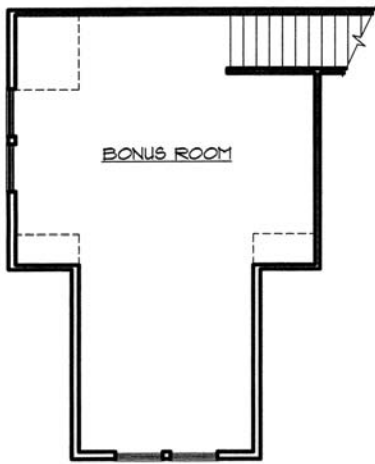

SEIDL HOME SHOWCASE THE DURANGO

LOWER LEVEL

UPPER LEVEL

Bonus Room w/
optional Bath/Closet

THE DURANGO

Lower Level 2217 Square Feet
Bonus Room 440 Square Feet*

Total Square Footage 2601
square footage is approximate

* Bonus Room square footage varies depending on front elevation choice (i.e. French Country Bonus Room is 375 sq ft)

SEIDL HOME COMPANY

P.O. Box 2726, Boise, Idaho 83701 Telephone: 208-229-2010 Fax: 208-229-2012 www.seidl.com