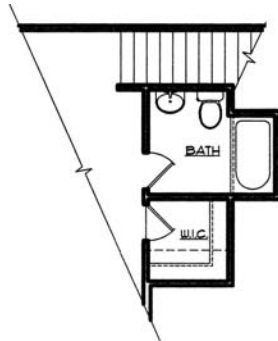

SEIDL HOME SHOWCASE THE DURANGO

LOWER LEVEL

UPPER LEVEL

Bonus Room w/
optional Bath/Closet

THE DURANGO

Lower Level 2217 Square Feet
Bonus Room 440 Square Feet*

Total Square Footage 2601
square footage is approximate

* Bonus Room square footage varies depending on front elevation choice (i.e. French Country Bonus Room is 375 sq ft)

SEIDL HOME COMPANY

P.O. Box 2726, Boise, Idaho 83701 Telephone: 208-229-2010 Fax: 208-229-2012 www.seidl.com