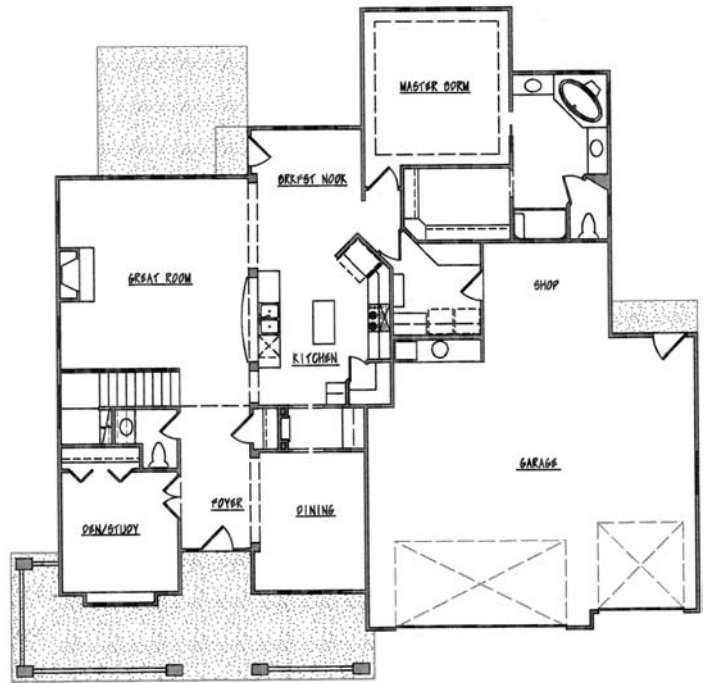

SEIDL HOME SHOWCASE THE GRAND DENALI

LOWER LEVEL

UPPER LEVEL

THE GRAND DENALI

Lower Level 1747 Square Feet
Upper Level 1249 Square Feet

Total Square Footage 2996
square footage is approximate

SEIDL HOME COMPANY

P.O. Box 2726, Boise, Idaho 83701 Telephone: 208-229-2010 Fax: 208-229-2012 www.seidl.com

SEIDL HOME SHOWCASE THE GRAND DENALI

CRAFTSMAN I

CRAFTSMAN II

PRAIRIE

FRENCH COUNTRY