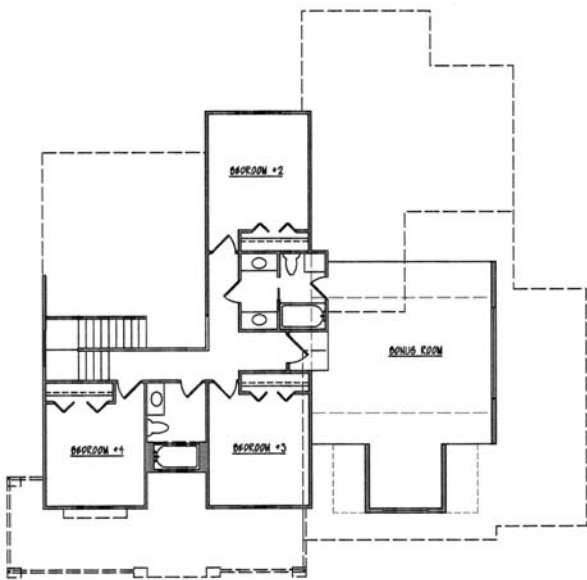

SEIDL HOME SHOWCASE THE GRAND DENALI

LOWER LEVEL

UPPER LEVEL

THE GRAND DENALI

Lower Level 1747 Square Feet
Upper Level 1249 Square Feet

Total Square Footage 2996
square footage is approximate

SEIDL HOME COMPANY