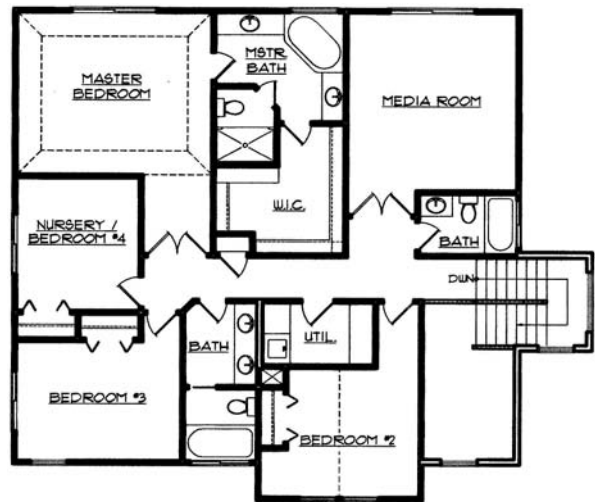

SEIDL HOME SHOWCASE THE OWYHEE

THE OWYHEE

First Floor 1122 Square Feet
Second Floor 1514 Square Feet

Total Square Footage 2636
square footage is approximate

SEIDL HOME COMPANY

P.O. Box 2726, Boise, Idaho 83701 Telephone: 208-229-2010 Fax: 208-229-2012 www.seidl.com

SEIDL HOME SHOWCASE THE OWYHEE

ELEVATION A

ELEVATION B