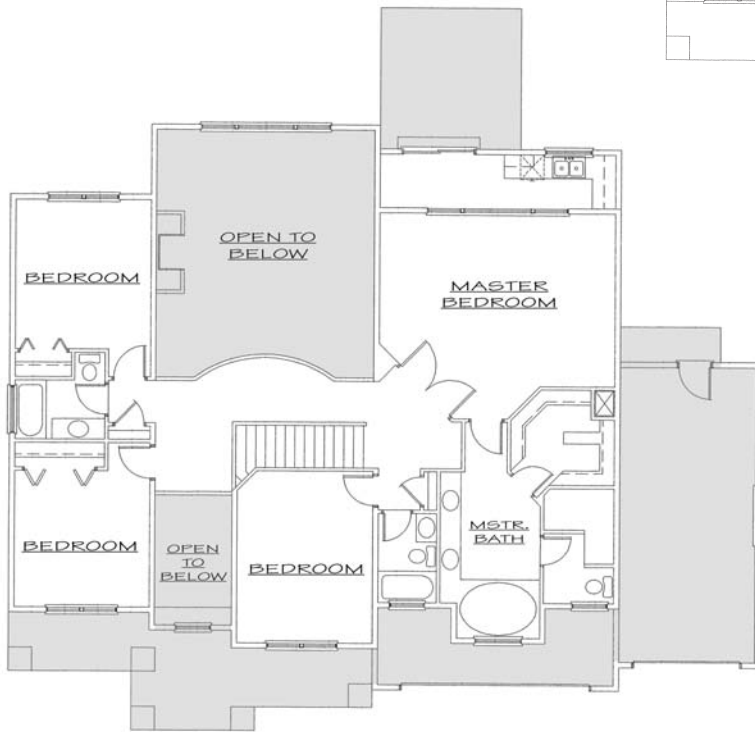

SEIDL HOME SHOWCASE THE SAWTOOTH

LOWER LEVEL

UPPER LEVEL

THE SAWTOOTH

Lower Level 1712 Square Feet
Upper Level 1492 Square Feet

Total Square Footage 3204
square footage is approximate

SEIDL HOME COMPANY

P.O. Box 2726, Boise, Idaho 83701 Telephone: 208-229-2010 Fax: 208-229-2012 www.seidl.com