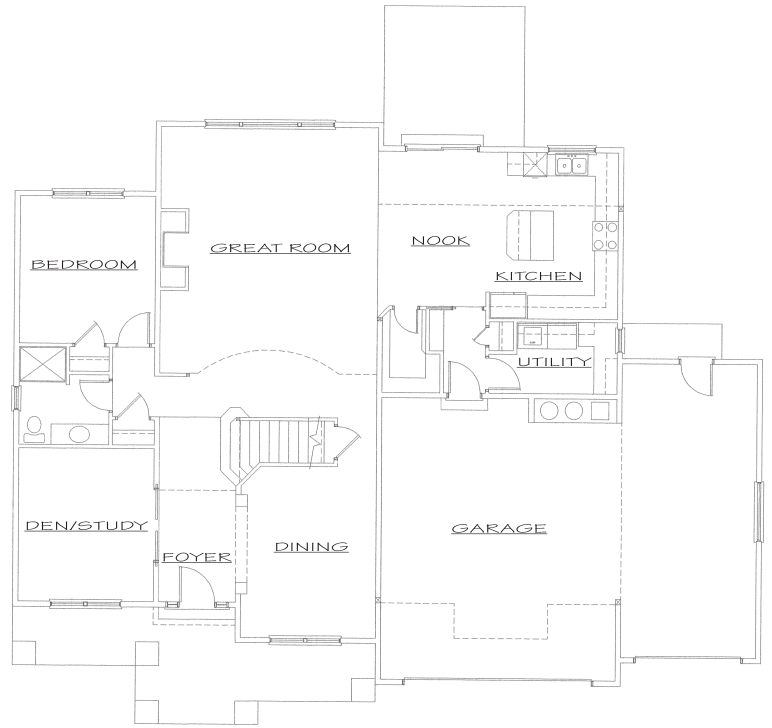

SEIDL HOME SHOWCASE THE SAWTOOTH

LOWER LEVEL

UPPER LEVEL

THE SAWTOOTH

Lower Level 1712 Square Feet
Upper Level 1492 Square Feet

Total Square Footage 3204
square footage is approximate

SEIDL HOME COMPANY

P.O. Box 2726, Boise, Idaho 83701 Telephone: 208-229-2010 Fax: 208-229-2012 www.seidl.com