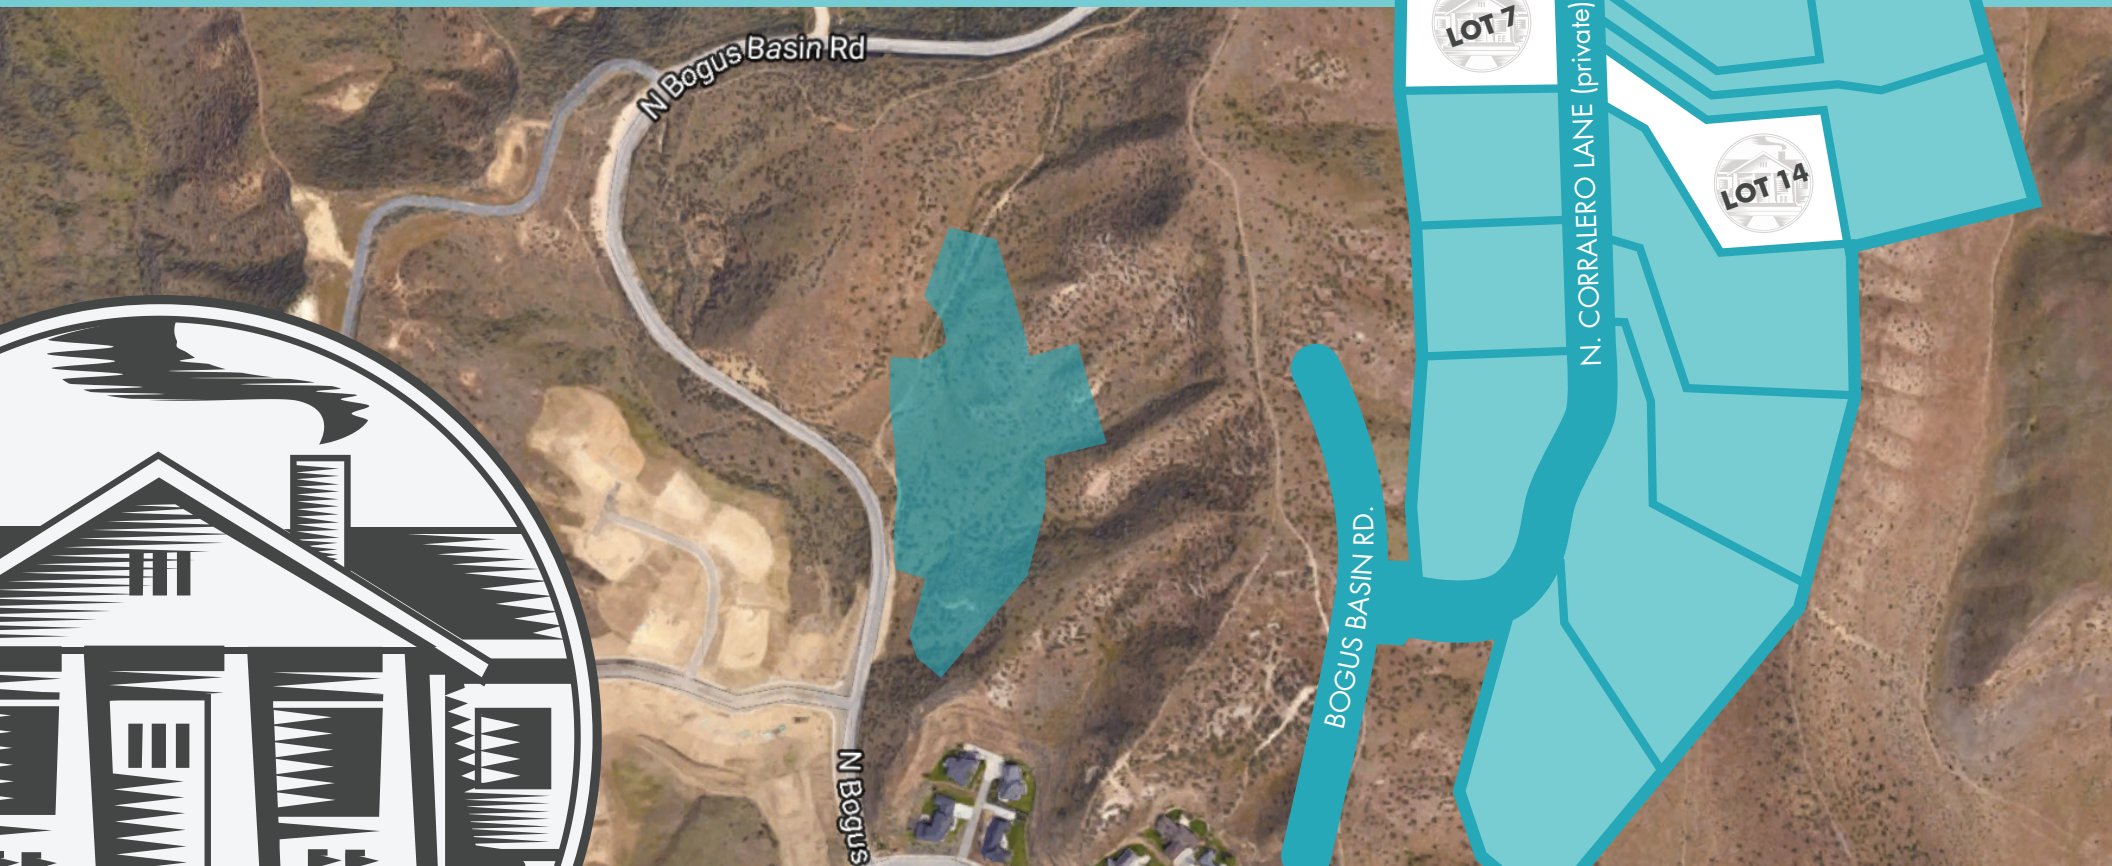

HACKBERRY NORTH SUBDIVISION | ADVENTURE'S NEIGHBORHOOD

Perched above the Highlands you'll find Hackberry North.

This custom home community of just 14 building lots offers rugged foothills beauty and breathtaking views of the Boise city skyline. Revel in the ideal location at the foot of Bogus Basin just moments to downtown, Ridge to Rivers Trail System, and everything North Boise has to offer.

Seidl Home Company is taking reservations now, so contact Sarah or John today to select your lot and discuss your new home.

SEIDL HOME COMPANY

SARAH SEIDL | sarah@seidl.com | 208.573.4347 | 208.229.2010
JOHN SEIDL | john@seidl.com | 208.573.4340 | seidl.com