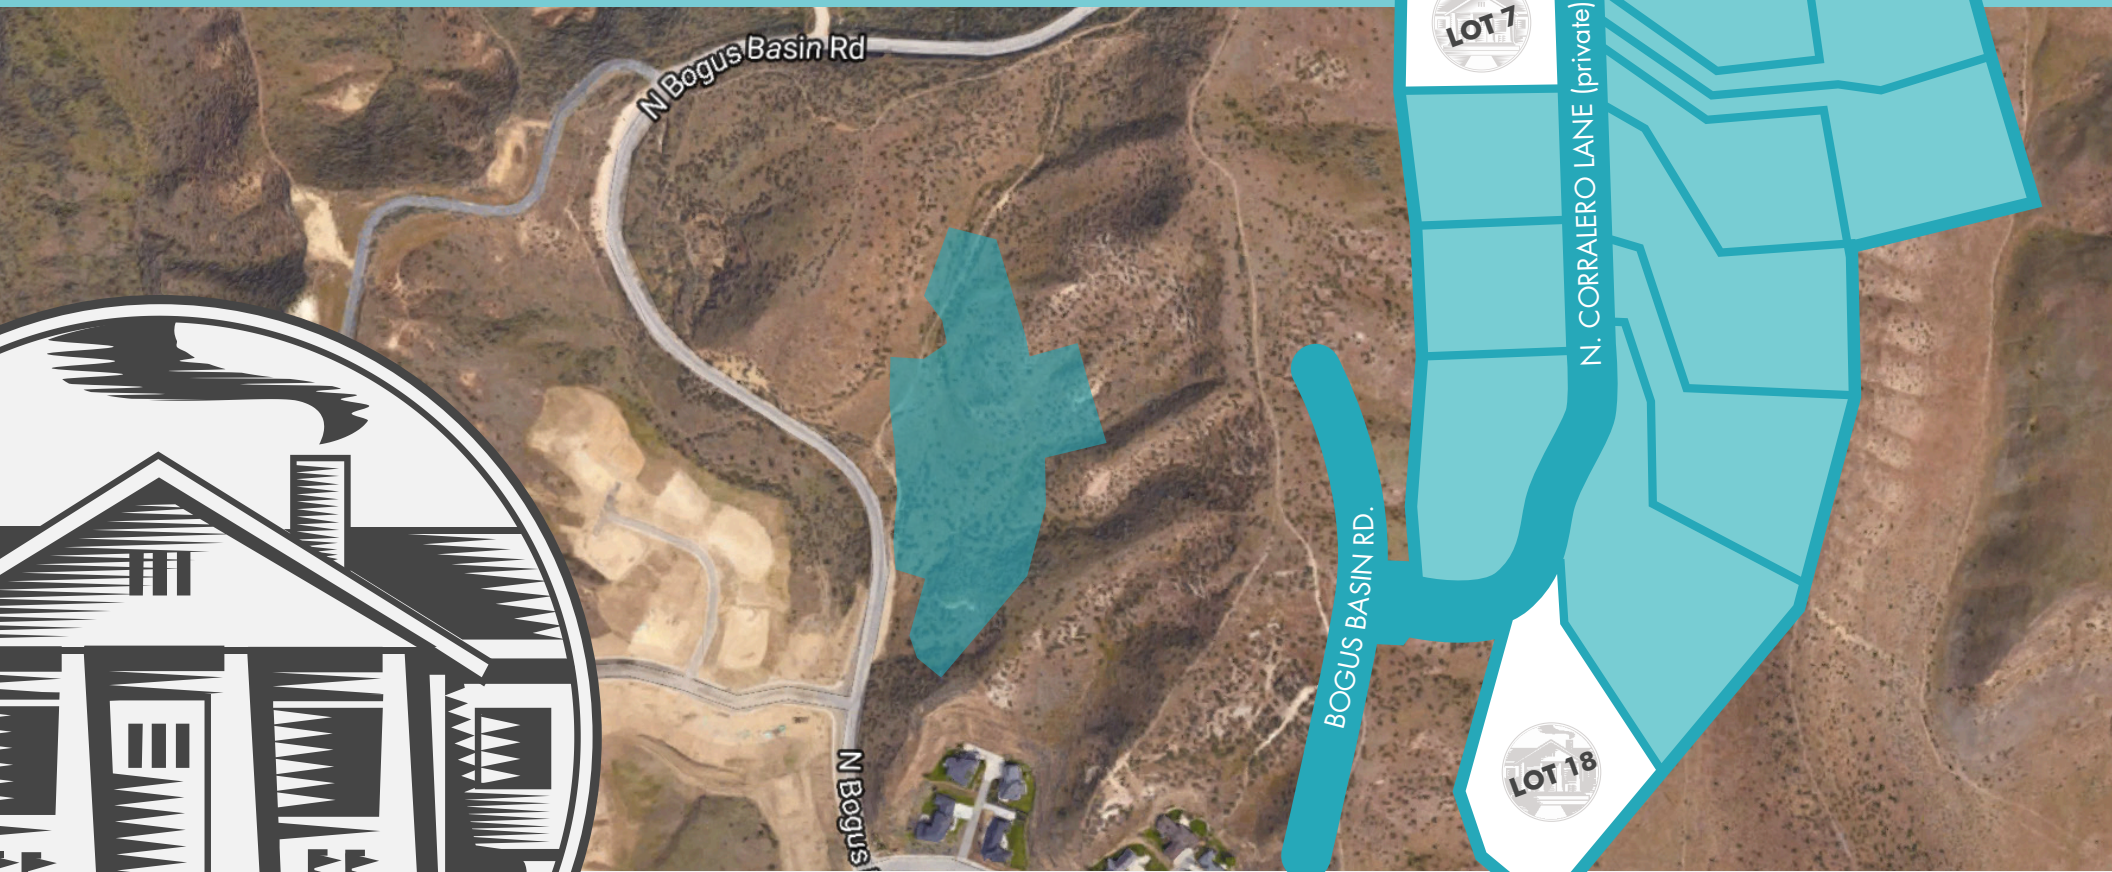

HACKBERRY NORTH SUBDIVISION | ADVENTURE'S NEIGHBORHOOD

Perched above the Highlands you'll find Hackberry North.

This custom home community of just 14 building lots offers rugged foothills beauty and breathtaking views of the Boise city skyline. Revel in the ideal location at the foot of Bogus Basin just moments to downtown, Ridge to Rivers Trail System, and everything North Boise has to offer.

Seidl Home Company is taking reservations now, so contact Sarah or John today to select your lot and discuss your new home.

SEIDL HOME COMPANY

SARAH SEIDL | sarah@seidl.com | 208.573.4347 | 208.229.2010
JOHN SEIDL | john@seidl.com | 208.573.4340 | seidl.com