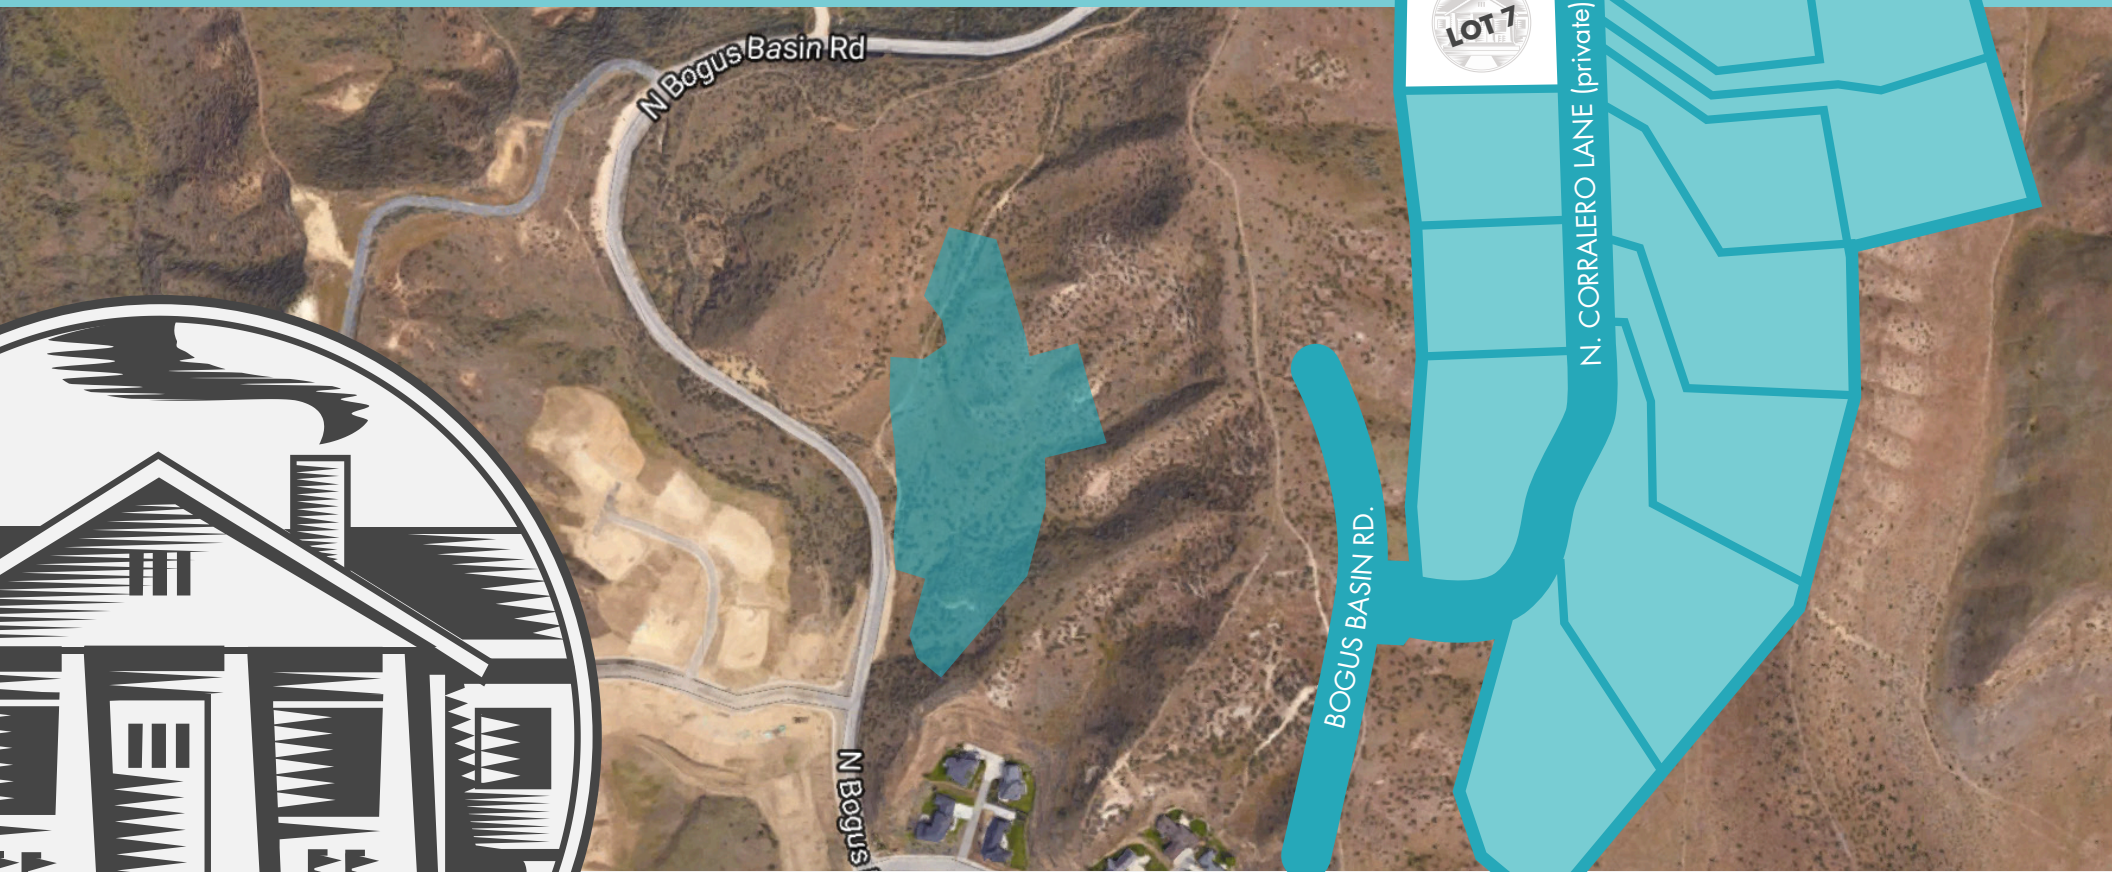

HACKBERRY NORTH SUBDIVISION | ADVENTURE'S NEIGHBORHOOD

Perched above the Highlands you'll find Hackberry North.

This custom home community of just 14 building lots offers rugged foothills beauty and breathtaking views of the Boise city skyline. Revel in the ideal location at the foot of Bogus Basin just moments to downtown, Ridge to Rivers Trail System, and everything North Boise has to offer.

Seidl Home Company is taking reservations now, so contact Sarah or John today to select your lot and discuss your new home.

SEIDL HOME COMPANY

SARAH SEIDL | sarah@seidl.com | 208.573.4347 | 208.229.2010
JOHN SEIDL | john@seidl.com | 208.573.4340 | seidl.com